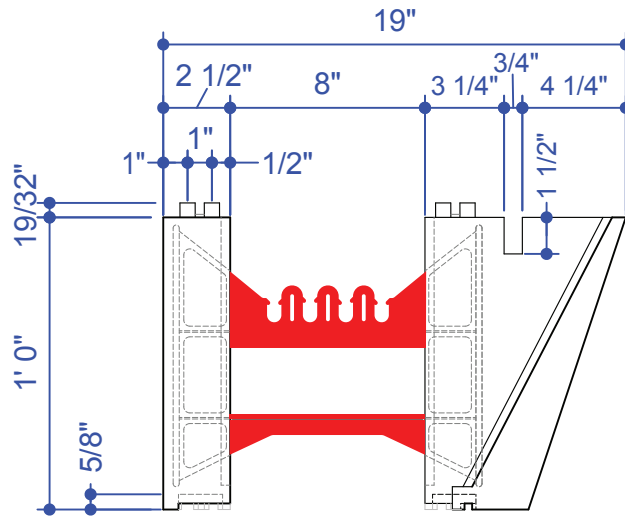

8" Ledge Block - Top View

8" Ledge Block - Front View

P 877.627.3555 E info@superformicf.ca superformicf.ca
 Box 2696, 1065 Willow Street, Pincher Creek, AB T0K 1W0

8.0" Brick Ledge Block

Drawn By: Laura Trent | Date: January 2012 | Pg No: 1 of 2 | DWG No: 1.2.5
 Copyright © Superform Products Ltd. 2019

A
1

8" Ledge Block
Typical Section

8" Typical Tie Detail
Scale 2:1