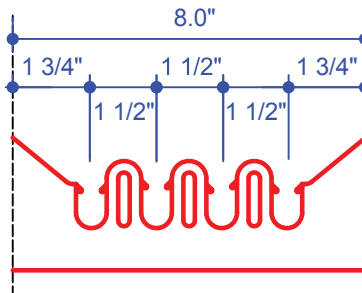

8" Ledge Block - Top View

8" Ledge Block - Front View

P 877.627.3555 E info@superformicf.ca superformicf.ca
 Box 2696, 1065 Willow Street, Pincher Creek, AB T0K 1W0

8.0" Brick Ledge Block

Drawn By: Laura Trent | Date: January 2012 | Pg No: 1 of 2 | DWG No: 1.2.5
 Copyright © Superform Products Ltd. 2019

A
1

8" Ledge Block
Typical Section

8" Typical Tie Detail
Scale 2:1