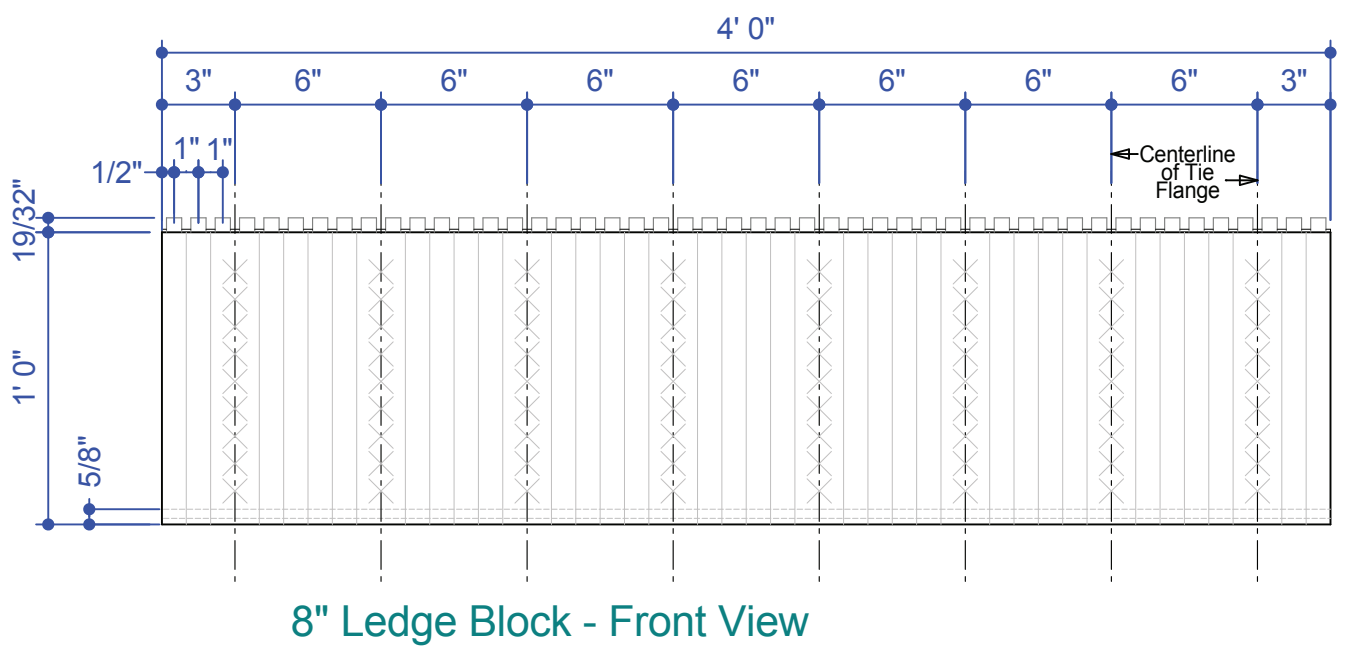

8" Ledge Block - Top View

8" Ledge Block - Front View

P 877.627.3555 E info@superformicf.ca superformicf.ca
 Box 2696, 1065 Willow Street, Pincher Creek, AB T0K 1W0

8.0" Brick Ledge Block

Drawn By: Laura Trent | Date: January 2012 | Pg No: 1 of 2 | DWG No: 1.2.5
 Copyright © Superform Products Ltd. 2019

A
1

8" Ledge Block
Typical Section

8" Typical Tie Detail
Scale 2:1